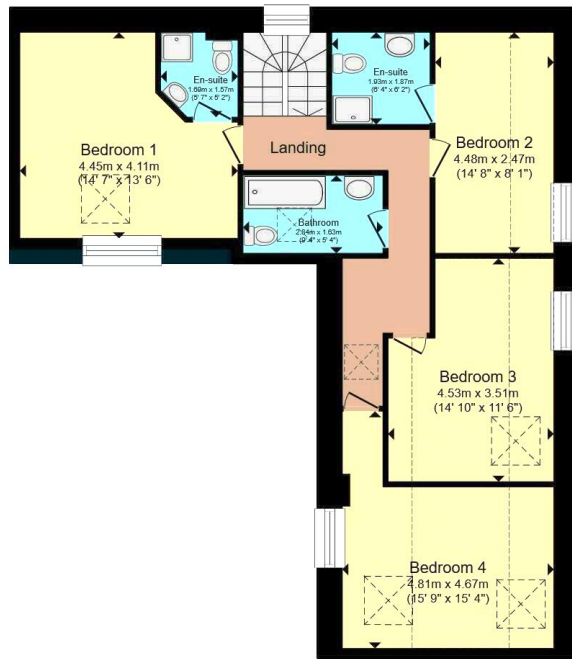

Ground Floor

First Floor

Total floor area 150.9 m² (1,624 sq.ft.) approx

This floor plan is for illustrative purposes only. It is not drawn to scale. Any measurements, floor areas (including any total floor area), openings and orientation are approximate. No details are guaranteed, they cannot be relied upon for any purpose and they do not form part of any agreement. No liability is taken for any error, omission or misstatement. A party must rely upon its own inspection(s). Powered by www.focalagent.com